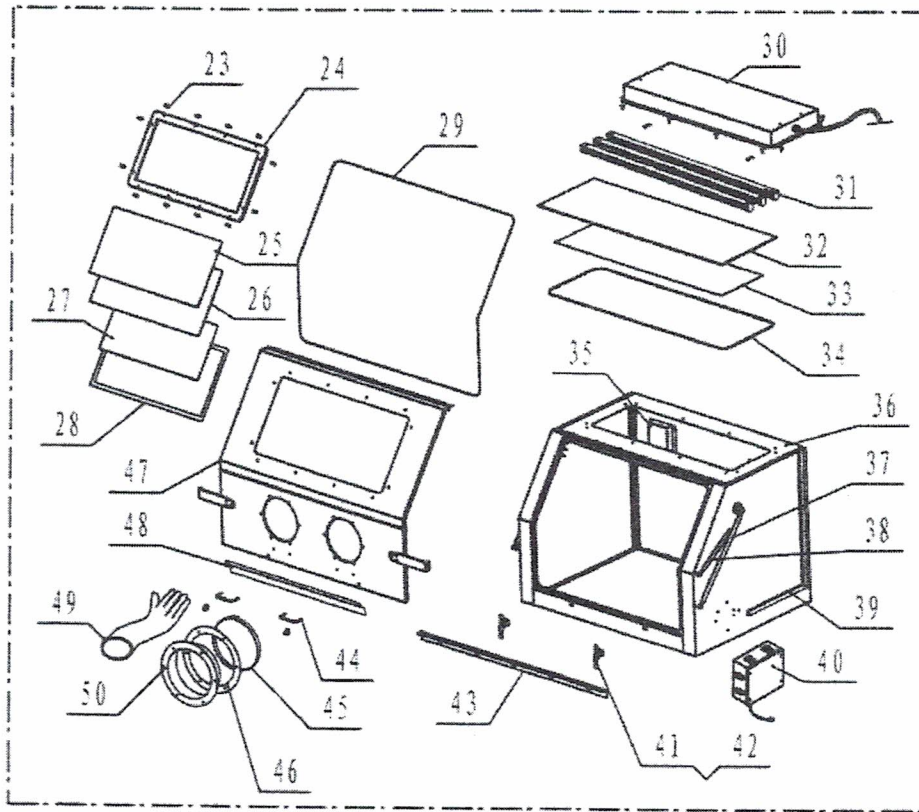

## Parts List

# MAIN

Part Num	Part Name	Quantity
1	Cabinet Assembly	1
2	Left Grid	1
3	Right Grid	1
4	Screw M6x16 (matched with 6mm*16 washers)	22
5	Foam Pad	1
6	Bracket	1
7	Leak-proof Grid	1
8	Funnel	1
9	Rear Bar	1
10	Left Bar	1

<b>Part Num</b>	<b>Part Name</b>	<b>Quantity</b>
11	Screw M6*12	16
12	Control Panel	1
13	Tank Assembly	1
14	Right Bar	1
15	Screw M8*20	28
16	Leg	4
17	Leg Reinforcement 1	1
18	Leg Reinforcement 2	2
19	Operation Bench	1
20	Foot Pedal	1
21	Screw M8*45	4
22	Dust Collector	1
23	Screw M6*32	12
24	Window Frame	1
25	Plastic Top	1
26	Glass	1
27	PE Film	1
28	Foam Pad of Viewing Window	1
29	Rubber Seal	1
30	Lamp Housing	1
31	LED Light	3
32	Glass of Light Window	1
33	PE Film of Light Window	1
34	Rubber Seal of Light Window	1
35	Rear Bar for Sand Blocking	2
36	Cabinet	1
37	Main Support Pole	2
38	Air Spring Support Rod	2
39	Plastic Slot Board of Wire	1
40	Switch Box	1
41	Front Door Latch	2
42	Latch Seat	2
43	Latch Board	1
44	Handle	2
45	Hoop Component	2