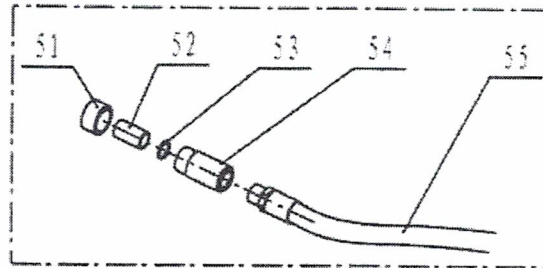

## Parts List

# MAIN

Part Num	Part Name	Quantity
1	Cabinet Assembly	1
2	Left Grid	1
3	Right Grid	1
4	Screw M6x16 (matched with 6mm*16 washers)	22
5	Foam Pad	1
6	Bracket	1
7	Leak-proof Grid	1
8	Funnel	1
9	Rear Bar	1
10	Left Bar	1

# SECTION A

Exploded View Of Left Bar

Part Num	Part Name	Quantity
1	Left Bar	1
2	Straight Coupling	2
3	Ball Valve	1
4	Washer	2
5	Steam-water separator	1
6	Right-angle Quick Coupling	1
H6	16mm Air Hose	1

# SECTION D

Exploded View of Tank Assembly

Part Num	Part Name	Quantity
1	Tank	1
2	Sand Flow Valve	1
3	G 1/2" Straight Coupling	1
4	Sand T-Joint	1
5	G 1/2" - 16 Straight Coupling	4
6	16mm* 12mm Air Hose	1
7	G 1/2" T-Joint	1
8	Cylinder Block	2
9	Safety Valve	1
10	G 1/4" T-Joint	1
11	G 1/4" Straight Coupling	1
C1	Straight Coupling	1
C3	T-Joint	1
C4	T-Joint	1