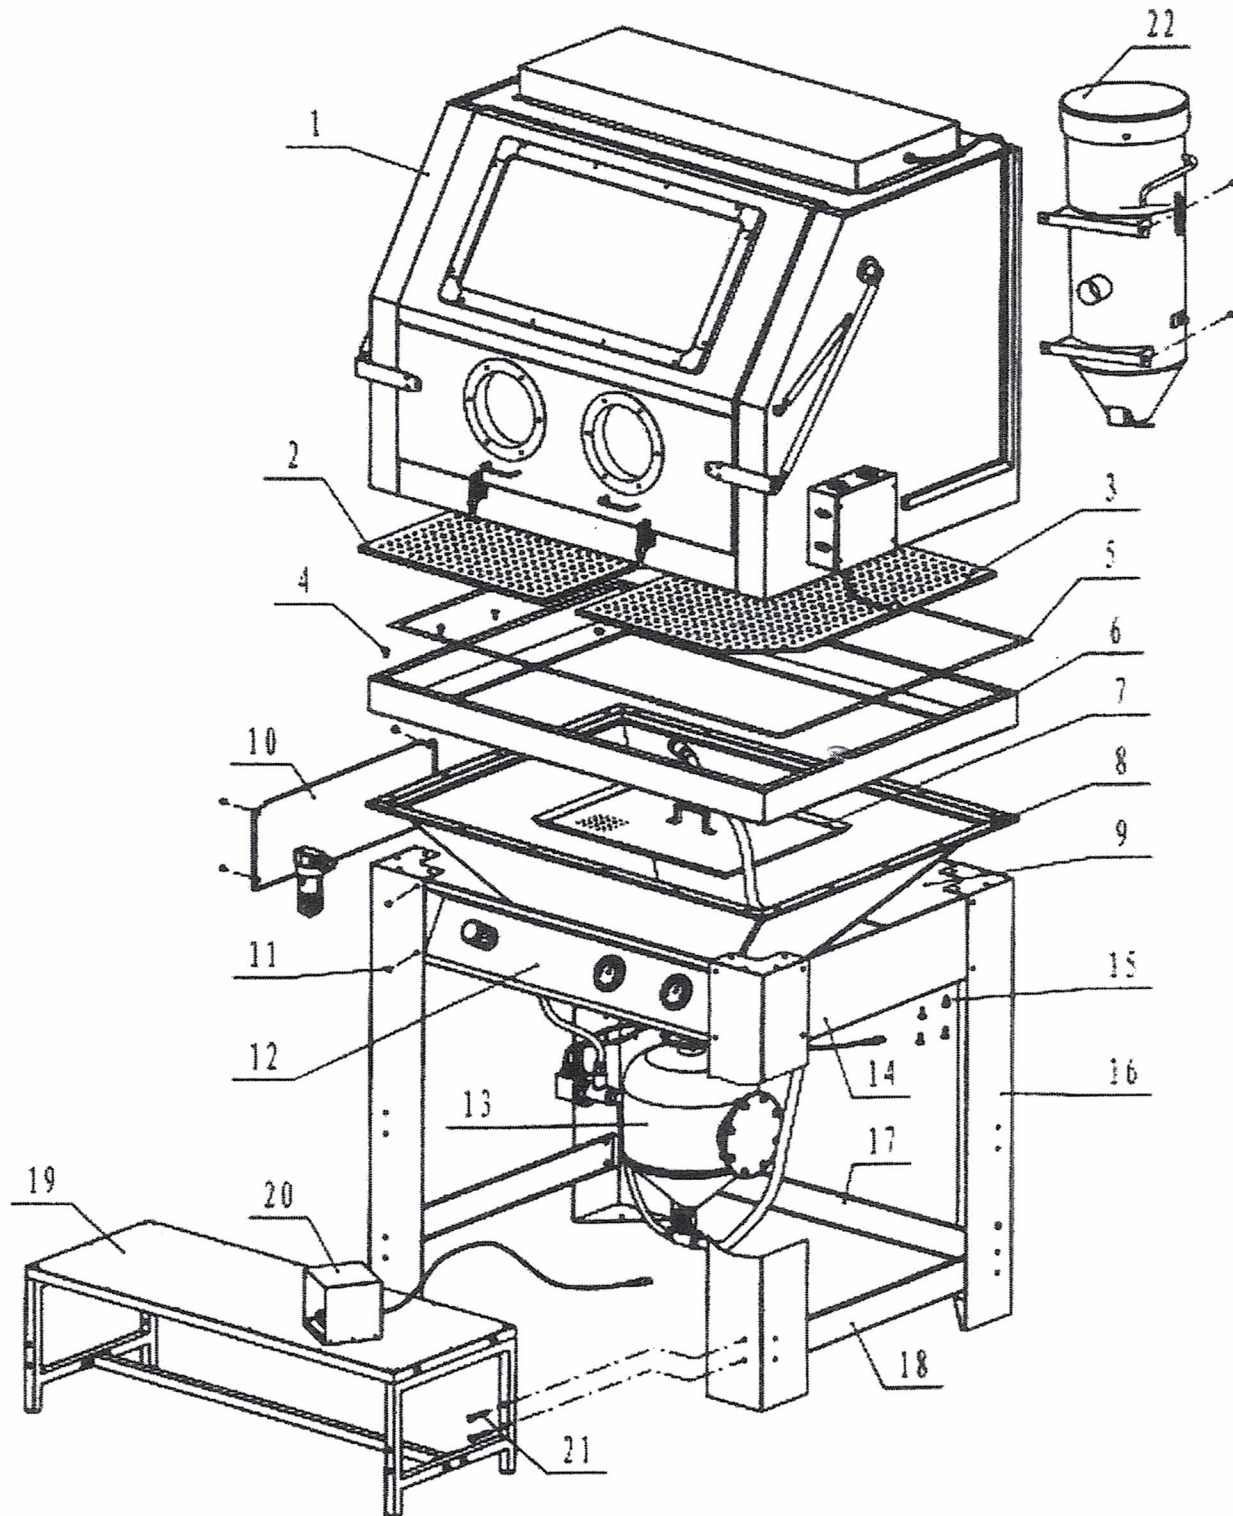

## Parts List

# MAIN

Part Num	Part Name	Quantity
1	Cabinet Assembly	1
2	Left Grid	1
3	Right Grid	1
4	Screw M6x16 (matched with 6mm*16 washers)	22
5	Foam Pad	1
6	Bracket	1
7	Leak-proof Grid	1
8	Funnel	1
9	Rear Bar	1
10	Left Bar	1

<b>Part Num</b>	<b>Part Name</b>	<b>Quantity</b>
11	Screw M6*12	16
12	Control Panel	1
13	Tank Assembly	1
14	Right Bar	1
15	Screw M8*20	28
16	Leg	4
17	Leg Reinforcement 1	1
18	Leg Reinforcement 2	2
19	Operation Bench	1
20	Foot Pedal	1
21	Screw M8*45	4
22	Dust Collector	1
23	Screw M6*32	12
24	Window Frame	1
25	Plastic Top	1
26	Glass	1
27	PE Film	1
28	Foam Pad of Viewing Window	1
29	Rubber Seal	1
30	Lamp Housing	1
31	LED Light	3
32	Glass of Light Window	1
33	PE Film of Light Window	1
34	Rubber Seal of Light Window	1
35	Rear Bar for Sand Blocking	2
36	Cabinet	1
37	Main Support Pole	2
38	Air Spring Support Rod	2
39	Plastic Slot Board of Wire	1
40	Switch Box	1
41	Front Door Latch	2
42	Latch Seat	2
43	Latch Board	1
44	Handle	2
45	Hoop Component	2