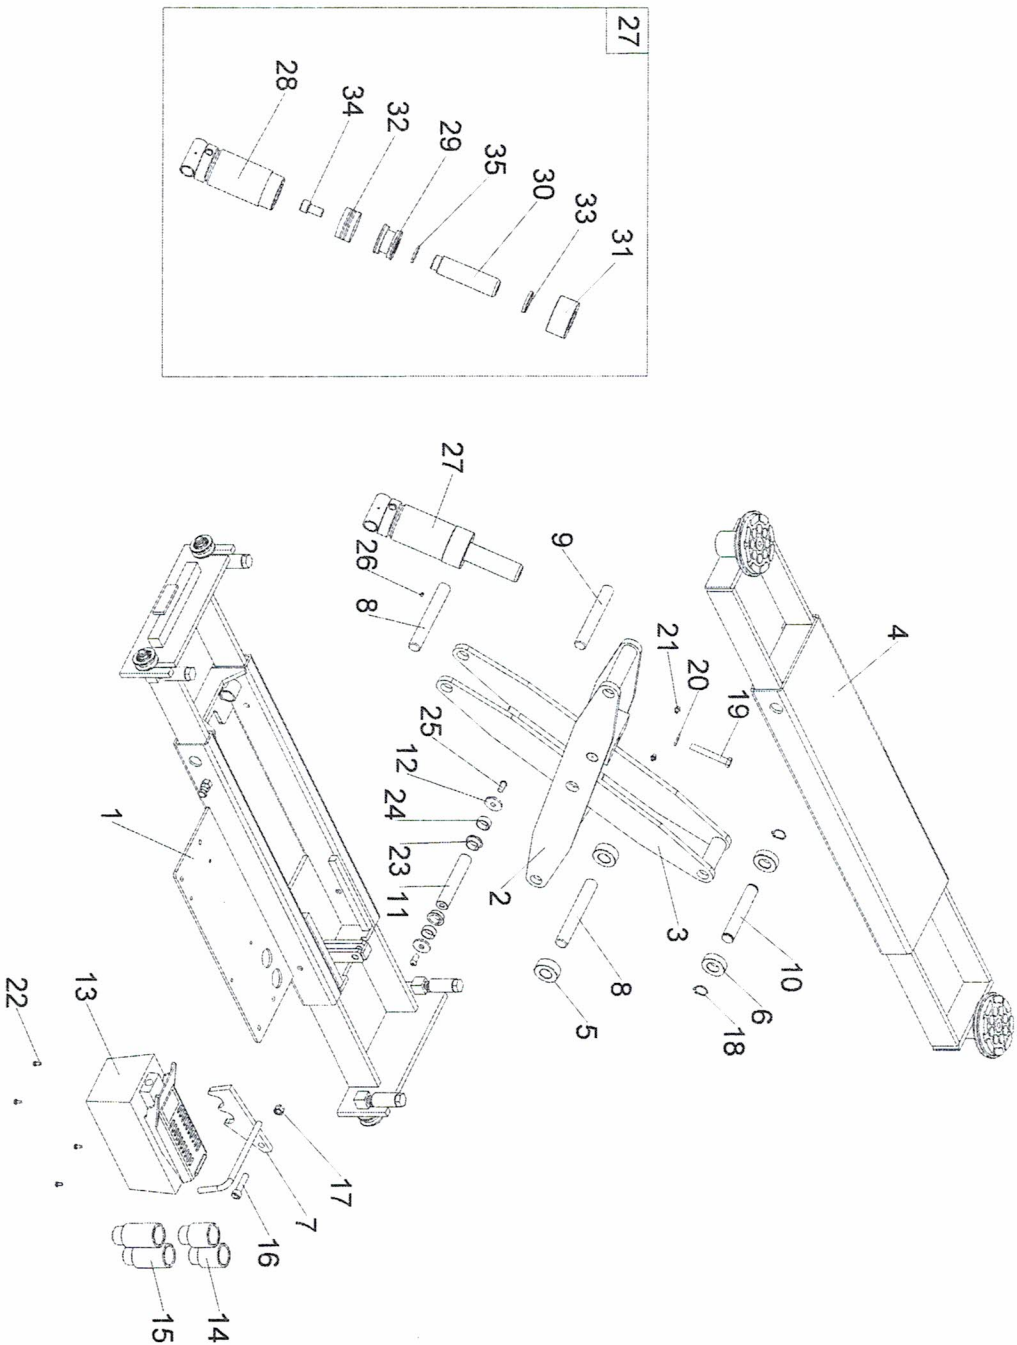

TAV.0

ATTD-RJ6BK

ED. 08/19

TAV.0

JACKING BEAM

ED. 08/19

ITEM	PART NO.	DESCRIPTION	QTY	REMARK
1	Z07A100000	Base	1	
2	Z07A210100	Outer scissor	1	
3	Z07A310100	Inner scissor	1	
4	Z07A400000	Platform	1	
5	Z07A000001	Lower wheel	2	
6	Z07A000002	Upper wheel	2	
7	Z07A510100	Safety lock	1	
8	Z07A000003	Lower shaft	2	
9	Z07A000004	Upper shaft	1	
10	Z07A000005	Upper wheel shaft	1	
11	Z07A000006	Middle shaft	1	
12	Z07A000007	Spacer	2	
13	0301052	Air-hydraulic pedal pump 800CC	1	
14	XSZ-7-5-1	Adaptor extension H.50	2	
15	XSZ-7-5-2	Adaptor extension H.75	2	
16	0202072	Screw M12X50 - GB/T70.1	1	
17	0204007	Nut M12 - GB/T889.1	1	
18	0212004	Seeger D.25 - GB/T894.1	2	
19	0201083	Screw M12X80 - GB/T5783	1	
20	0205013	Washer D.12 - GB/T97.1	1	
21	0215041	Greaser M6X1	2	
22	0206041	Screw M5X12 - GB/T818	4	
23	0210066	Bush SF-1/2512F	2	
24	0210006	Bush SF-1/2512	2	
25	0206069	Screw M10X20 - GB/T70.2	2	
26	0209014	Screw M5X8 - GB/T80	1	
27	Z07AY63000	Jack hydraulic cylinder unit	1	

TAV.0

JACKING BEAM

ED. 08/19

28	Z07AY63100	Cylinder liner	1
29	Z07AY63001	Piston	1
30	Z07AY63002	Piston shaft	1
31	Z07AY63003	Cover	1
32	0312012	Gasket 63X47X18.4	1
33	0311007	Scraper 38X46X5	1
34	0202122	Screw M16X30 - GB/T70.1	1
35	0309024	O-RING 30X3.55	1

TAV.1.0

BASE

ED. 08/19

ITEM	PART NO.	DESCRIPTION	QTY	REMARK
1	Z07A110100	Base weldment	1	
2	Z07A120000	Base extension	2	
3	0201051	Screw M10X45 - GB/T5782	2	
4	0203032	Nut M10 - GB/T6170	2	
5	Z07A120100	Support	1	
6	Z07A120001	Roller	2	
7	Z07A120002	Special bolt	2	
8	Z07A120003	Spring	2	
9	Z07A120004	Spacer	4	
10	0214039	Bear 6201	2	
11	0204007	Nut M12 - GB/T889.1	2	
12	0211013	Seeger D.32 - GB/T893.1	2	