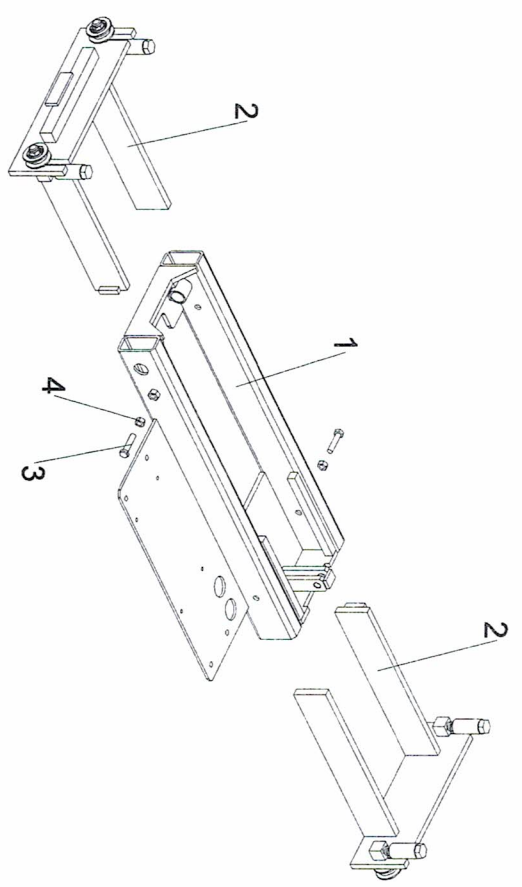

TAV.0

ATTD-RJ6BK

ED. 08/19

TAV.0

JACKING BEAM

ED. 08/19

ITEM	PART NO.	DESCRIPTION	QTY	REMARK
1	Z07A100000	Base	1	
2	Z07A210100	Outer scissor	1	
3	Z07A310100	Inner scissor	1	
4	Z07A400000	Platform	1	
5	Z07A000001	Lower wheel	2	
6	Z07A000002	Upper wheel	2	
7	Z07A510100	Safety lock	1	
8	Z07A000003	Lower shaft	2	
9	Z07A000004	Upper shaft	1	
10	Z07A000005	Upper wheel shaft	1	
11	Z07A000006	Middle shaft	1	
12	Z07A000007	Spacer	2	
13	0301052	Air-hydraulic pedal pump 800CC	1	
14	XSZ-7-5-1	Adaptor extension H.50	2	
15	XSZ-7-5-2	Adaptor extension H.75	2	
16	0202072	Screw M12X50 - GB/T70.1	1	
17	0204007	Nut M12 - GB/T889.1	1	
18	0212004	Seeger D.25 - GB/T894.1	2	
19	0201083	Screw M12X80 - GB/T5783	1	
20	0205013	Washer D.12 - GB/T97.1	1	
21	0215041	Greaser M6X1	2	
22	0206041	Screw M5X12 - GB/T818	4	
23	0210066	Bush SF-1/2512F	2	
24	0210006	Bush SF-1/2512	2	
25	0206069	Screw M10X20 - GB/T70.2	2	
26	0209014	Screw M5X8 - GB/T80	1	
27	Z07AY63000	Jack hydraulic cylinder unit	1	

TAV.0

JACKING BEAM

ED. 08/19

28	Z07AY63100	Cylinder liner	1
29	Z07AY63001	Piston	1
30	Z07AY63002	Piston shaft	1
31	Z07AY63003	Cover	1
32	0312012	Gasket 63X47X18.4	1
33	0311007	Scraper 38X46X5	1
34	0202122	Screw M16X30 - GB/T70.1	1
35	0309024	O-RING 30X3.55	1

TAV.1.0

BASE

ED. 08/19

ITEM	PART NO.	DESCRIPTION	QTY	REMARK
1	Z07A110100	Base weldment	1	
2	Z07A120000	Base extension	2	
3	0201051	Screw M10X45 - GB/T5782	2	
4	0203032	Nut M10 - GB/T6170	2	
5	Z07A120100	Support	1	
6	Z07A120001	Roller	2	
7	Z07A120002	Special bolt	2	
8	Z07A120003	Spring	2	
9	Z07A120004	Spacer	4	
10	0214039	Bear 6201	2	
11	0204007	Nut M12 - GB/T889.1	2	
12	0211013	Seeger D.32 - GB/T893.1	2	