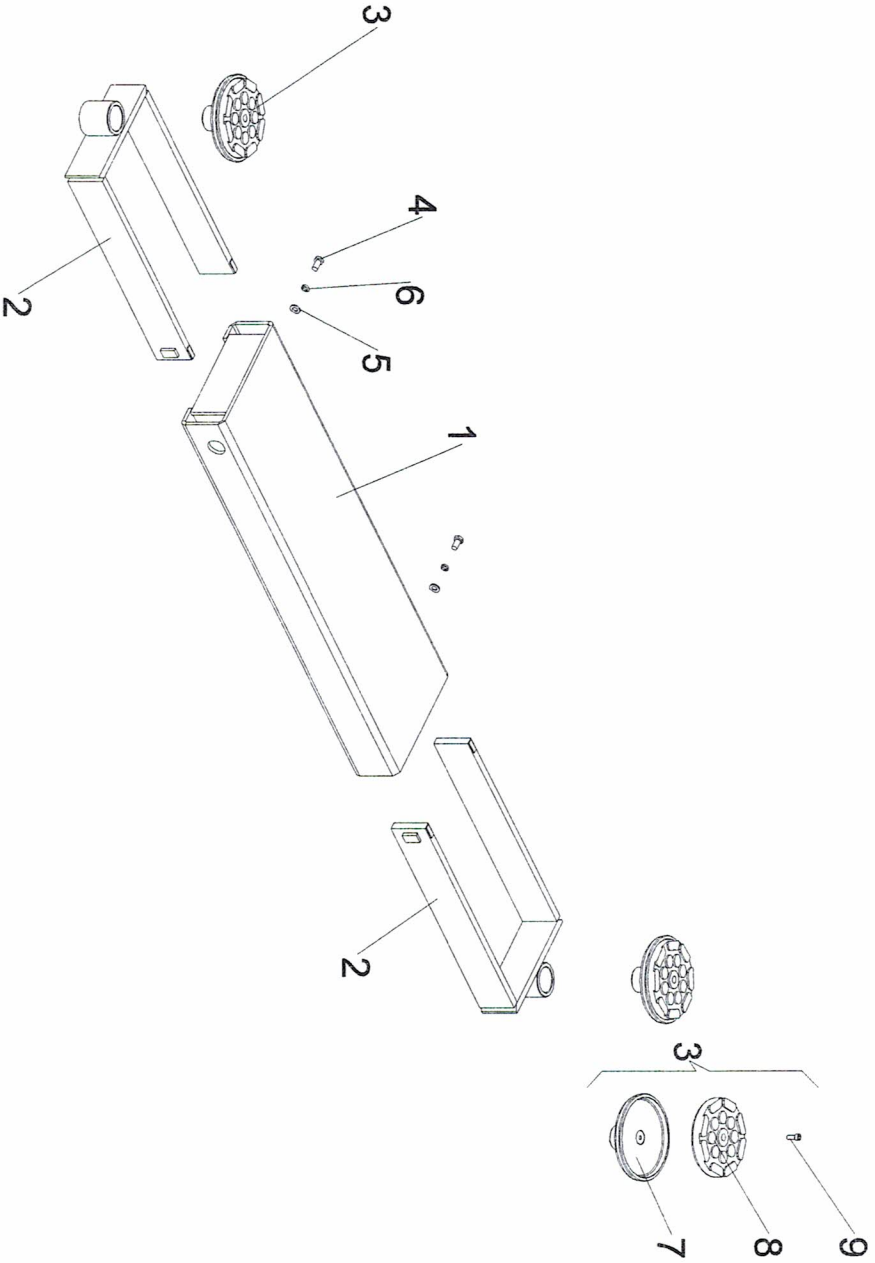

TAV.0

ATTD-RJ6BK

ED. 08/19

TAV.0

JACKING BEAM

ED. 08/19

ITEM	PART NO.	DESCRIPTION	QTY	REMARK
1	Z07A100000	Base	1	
2	Z07A210100	Outer scissor	1	
3	Z07A310100	Inner scissor	1	
4	Z07A400000	Platform	1	
5	Z07A000001	Lower wheel	2	
6	Z07A000002	Upper wheel	2	
7	Z07A510100	Safety lock	1	
8	Z07A000003	Lower shaft	2	
9	Z07A000004	Upper shaft	1	
10	Z07A000005	Upper wheel shaft	1	
11	Z07A000006	Middle shaft	1	
12	Z07A000007	Spacer	2	
13	0301052	Air-hydraulic pedal pump 800CC	1	
14	XSZ-7-5-1	Adaptor extension H.50	2	
15	XSZ-7-5-2	Adaptor extension H.75	2	
16	0202072	Screw M12X50 - GB/T70.1	1	
17	0204007	Nut M12 - GB/T889.1	1	
18	0212004	Seeger D.25 - GB/T894.1	2	
19	0201083	Screw M12X80 - GB/T5783	1	
20	0205013	Washer D.12 - GB/T97.1	1	
21	0215041	Greaser M6X1	2	
22	0206041	Screw M5X12 - GB/T818	4	
23	0210066	Bush SF-1/2512F	2	
24	0210006	Bush SF-1/2512	2	
25	0206069	Screw M10X20 - GB/T70.2	2	
26	0209014	Screw M5X8 - GB/T80	1	
27	Z07AY63000	Jack hydraulic cylinder unit	1	

TAV.0

JACKING BEAM

ED. 08/19

28	Z07AY63100	Cylinder liner	1
29	Z07AY63001	Piston	1
30	Z07AY63002	Piston shaft	1
31	Z07AY63003	Cover	1
32	0312012	Gasket 63X47X18.4	1
33	0311007	Scraper 38X46X5	1
34	0202122	Screw M16X30 - GB/T70.1	1
35	0309024	O-RING 30X3.55	1

TAV.1.0

BASE

ED. 08/19

ITEM	PART NO.	DESCRIPTION	QTY	REMARK
1	Z07A110100	Base weldment	1	
2	Z07A120000	Base extension	2	
3	0201051	Screw M10X45 - GB/T5782	2	
4	0203032	Nut M10 - GB/T6170	2	
5	Z07A120100	Support	1	
6	Z07A120001	Roller	2	
7	Z07A120002	Special bolt	2	
8	Z07A120003	Spring	2	
9	Z07A120004	Spacer	4	
10	0214039	Bear 6201	2	
11	0204007	Nut M12 - GB/T889.1	2	
12	0211013	Seeger D.32 - GB/T893.1	2	