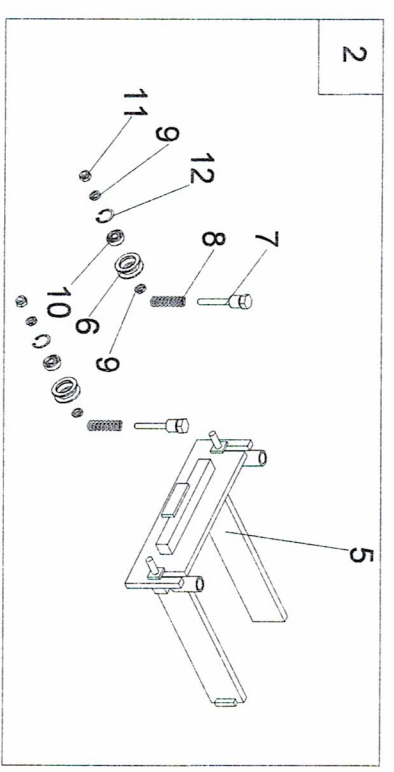

TAV.0

ATTD-RJ6BK

ED. 08/19

TAV.0

JACKING BEAM

ED. 08/19

ITEM	PART NO.	DESCRIPTION	QTY	REMARK
1	Z07A100000	Base	1	
2	Z07A210100	Outer scissor	1	
3	Z07A310100	Inner scissor	1	
4	Z07A400000	Platform	1	
5	Z07A000001	Lower wheel	2	
6	Z07A000002	Upper wheel	2	
7	Z07A510100	Safety lock	1	
8	Z07A000003	Lower shaft	2	
9	Z07A000004	Upper shaft	1	
10	Z07A000005	Upper wheel shaft	1	
11	Z07A000006	Middle shaft	1	
12	Z07A000007	Spacer	2	
13	0301052	Air-hydraulic pedal pump 800CC	1	
14	XSZ-7-5-1	Adaptor extension H.50	2	
15	XSZ-7-5-2	Adaptor extension H.75	2	
16	0202072	Screw M12X50 - GB/T70.1	1	
17	0204007	Nut M12 - GB/T889.1	1	
18	0212004	Seeger D.25 - GB/T894.1	2	
19	0201083	Screw M12X80 - GB/T5783	1	
20	0205013	Washer D.12 - GB/T97.1	1	
21	0215041	Greaser M6X1	2	
22	0206041	Screw M5X12 - GB/T818	4	
23	0210066	Bush SF-1/2512F	2	
24	0210006	Bush SF-1/2512	2	
25	0206069	Screw M10X20 - GB/T70.2	2	
26	0209014	Screw M5X8 - GB/T80	1	
27	Z07AY63000	Jack hydraulic cylinder unit	1	

TAV.0

JACKING BEAM

ED. 08/19

28	Z07AY63100	Cylinder liner	1
29	Z07AY63001	Piston	1
30	Z07AY63002	Piston shaft	1
31	Z07AY63003	Cover	1
32	0312012	Gasket 63X47X18.4	1
33	0311007	Scraper 38X46X5	1
34	0202122	Screw M16X30 - GB/T70.1	1
35	0309024	O-RING 30X3.55	1

TAV.1.0

BASE

ED. 08/19

ITEM	PART NO.	DESCRIPTION	QTY	REMARK
1	Z07A110100	Base weldment	1	
2	Z07A120000	Base extension	2	
3	0201051	Screw M10X45 - GB/T5782	2	
4	0203032	Nut M10 - GB/T6170	2	
5	Z07A120100	Support	1	
6	Z07A120001	Roller	2	
7	Z07A120002	Special bolt	2	
8	Z07A120003	Spring	2	
9	Z07A120004	Spacer	4	
10	0214039	Bear 6201	2	
11	0204007	Nut M12 - GB/T889.1	2	
12	0211013	Seeger D.32 - GB/T893.1	2	